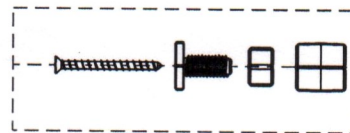

Waste Bin Assembling Size

A

BOM List		
1	Sandle Brackets	4PCS
2	PA4X16 Screws	16PCS
3	PA4X25 Screws	6PCS
4	KA4X50 Screws	4PCS
5	KA4X60 Screws	4PCS
6	TA4X14 Screws	4PCS