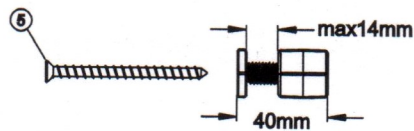

Waste Bin Assembling Size

A

BOM List		
1	Sandle Brackets	4PCS
2	PA4X16 Screws	16PCS
3	PA4X25 Screws	6PCS
4	KA4X50 Screws	4PCS
5	KA4X60 Screws	4PCS
6	TA4X14 Screws	4PCS