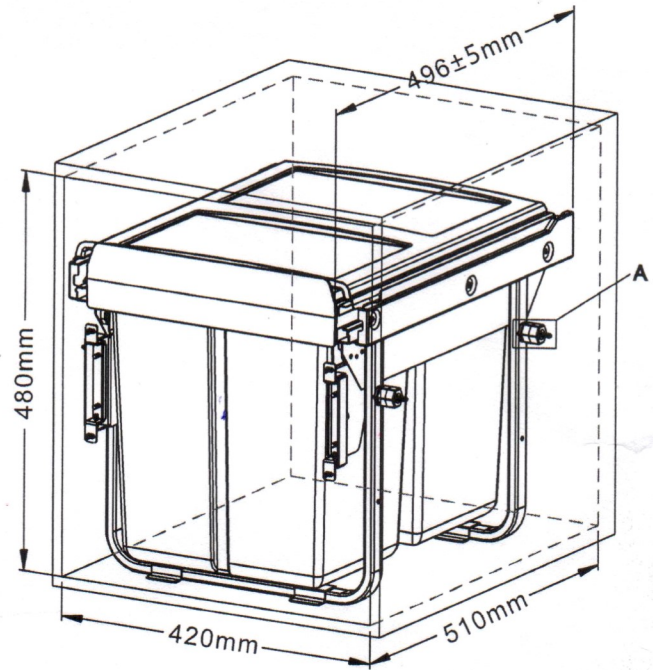

Waste Bin Assembling Size

A

BOM List		
1	Sandle Brackets	4PCS
2	PA4X16 Screws	16PCS
3	PA4X25 Screws	6PCS
4	KA4X50 Screws	4PCS
5	KA4X60 Screws	4PCS
6	TA4X14 Screws	4PCS