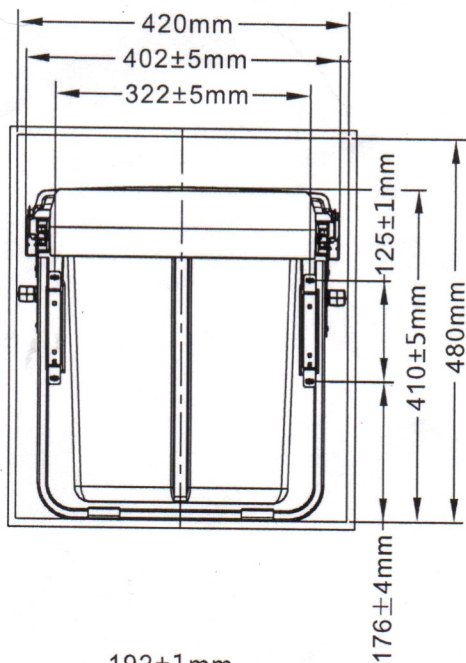

Waste Bin Assembling Size

A

BOM List		
1	Sandle Brackets	4PCS
2	PA4X16 Screws	16PCS
3	PA4X25 Screws	6PCS
4	KA4X50 Screws	4PCS
5	KA4X60 Screws	4PCS
6	TA4X14 Screws	4PCS