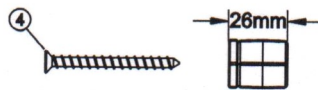

Waste Bin Assembling Size

A

BOM List		
1	Sandle Brackets	4PCS
2	PA4X16 Screws	16PCS
3	PA4X25 Screws	6PCS
4	KA4X50 Screws	4PCS
5	KA4X60 Screws	4PCS
6	TA4X14 Screws	4PCS