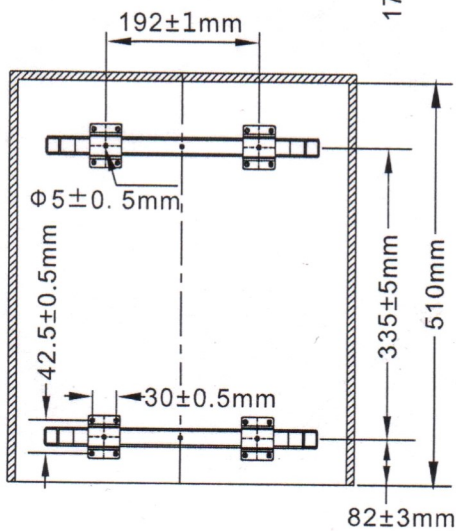

Waste Bin Assembling Size

A

BOM List		
1	Sandle Brackets	4PCS
2	PA4X16 Screws	16PCS
3	PA4X25 Screws	6PCS
4	KA4X50 Screws	4PCS
5	KA4X60 Screws	4PCS
6	TA4X14 Screws	4PCS