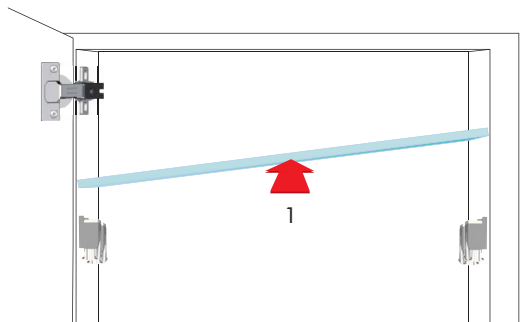

4 - 15 mm

PAT. PENDING - UNI EN 14749/05

INSTALLATION

Assembling with smooth pin

Assembling with alternative fixing options to achieve horizontal connection

SHELF INSTALLATION

SHELF REMOVAL FOR NEW REPOSITIONING